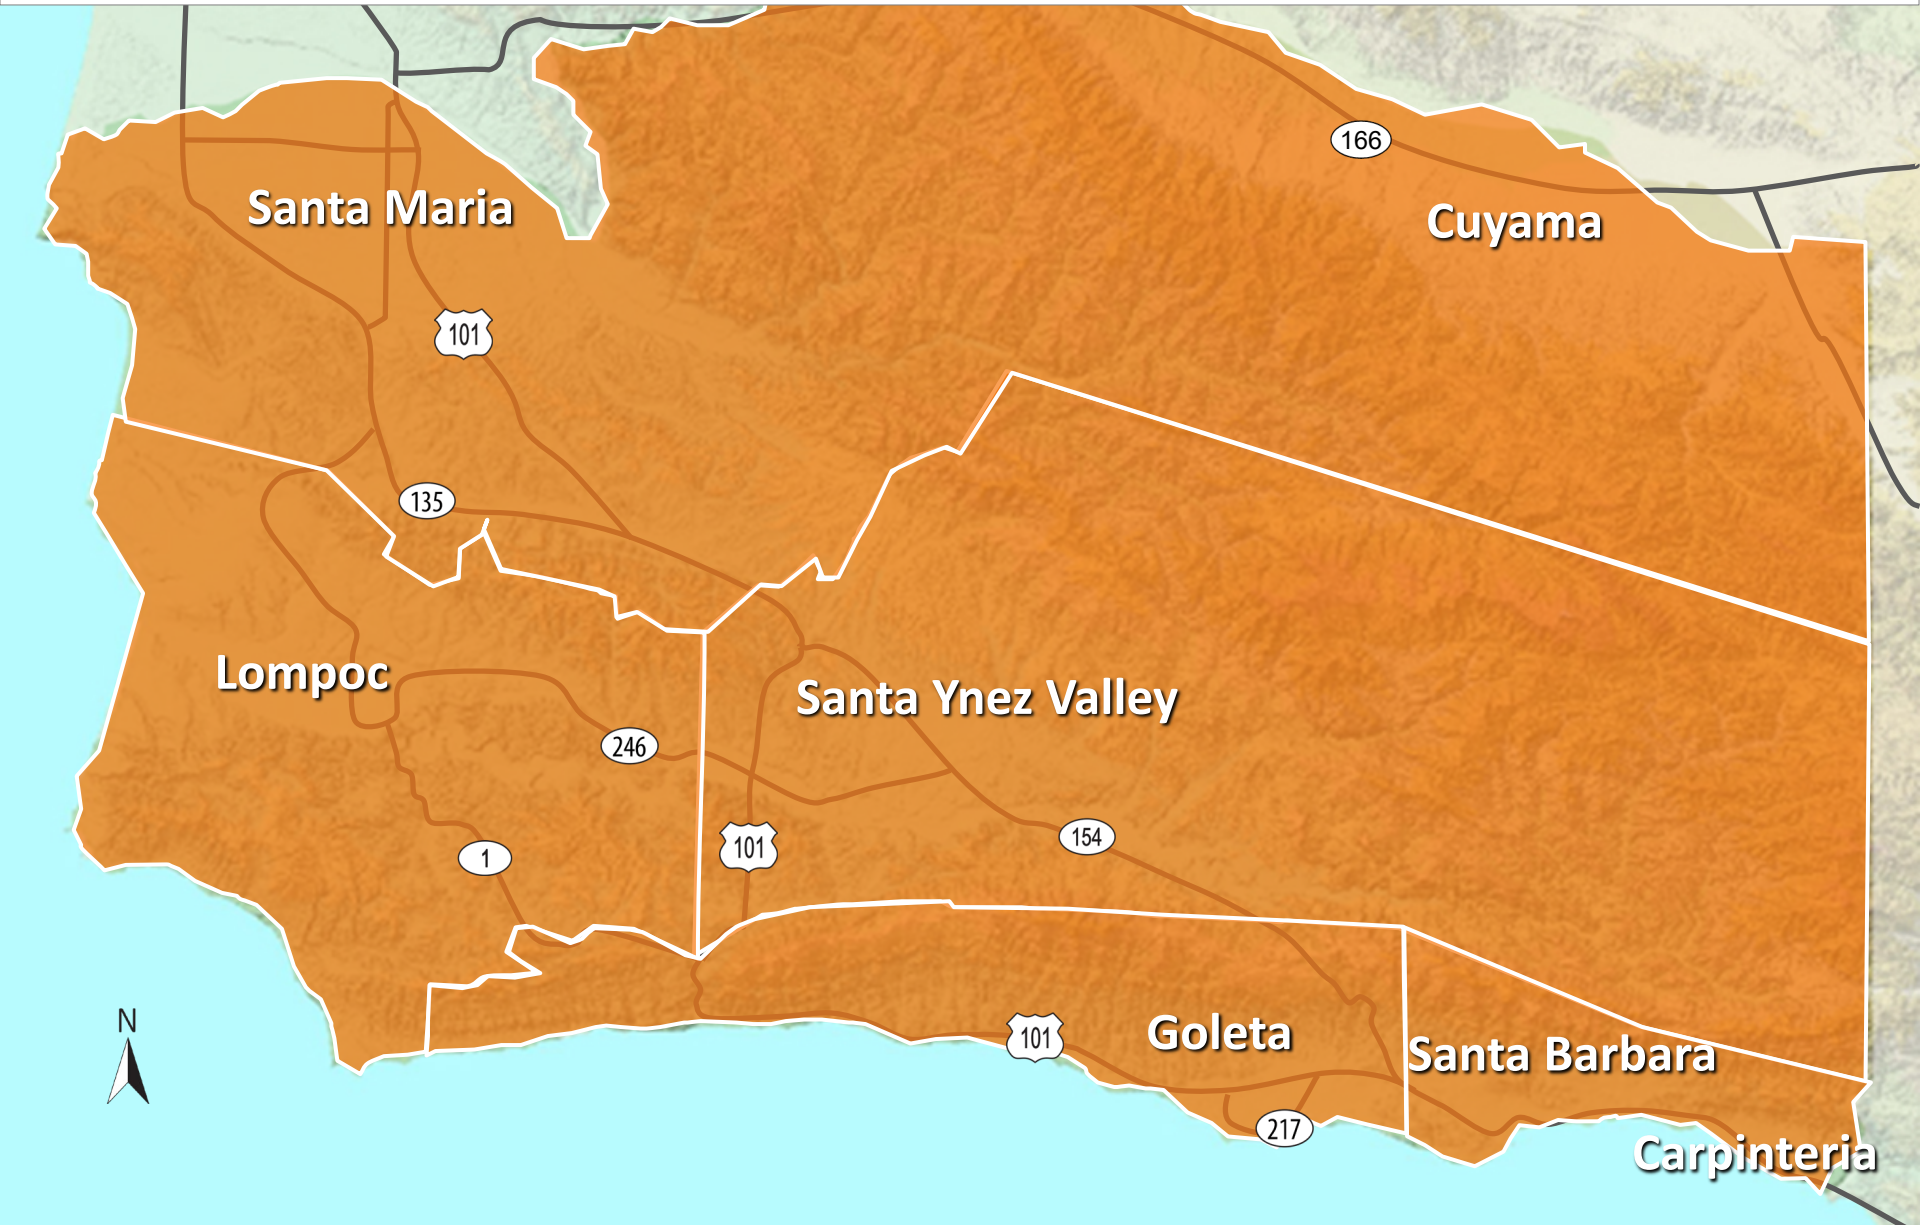

Santa Barbara County Air Quality Forecast for Wednesday 9/16/2020 ♦ Created on 9/15/2020 @ 8:00 am

This map shows the highest anticipated Air Quality Index value for the day (Ozone, PM10, and PM2.5). Hourly values may vary.

For current air quality conditions, see www.ourair.org/todays-air-quality

0-50: Good	51-100: Moderate	101-150: Unhealthy for Sensitive Groups	151-200: Unhealthy	201-300: Very Unhealthy
------------	------------------	---	--------------------	-------------------------