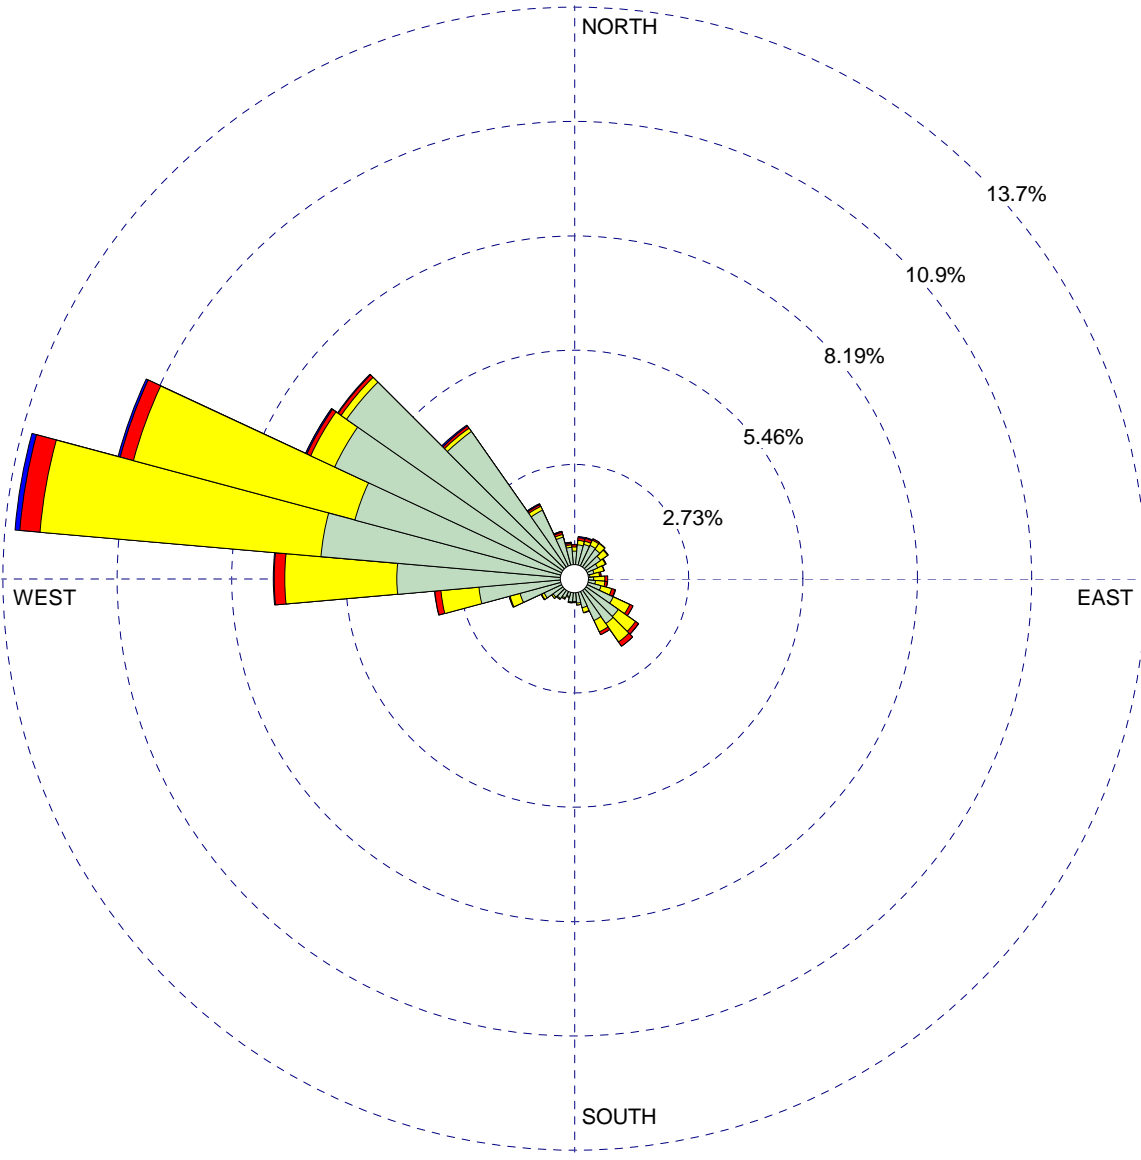

WIND ROSE PLOT:  
**Carpinteria 2012-2016**

DISPLAY:  
**Wind Speed**  
**Direction (blowing from)**

WIND SPEED  
(m/s)

- >= 11.10
- 8.80 - 11.10
- 5.70 - 8.80
- 3.60 - 5.70
- 2.10 - 3.60
- 0.50 - 2.10

Calms: 17.33%

DATA PERIOD:

**Start Date: 1/1/2012 - 00:00**  
**End Date: 12/31/2016 - 23:59**

TOTAL COUNT:

**43846 hrs.**

CALM WINDS:

**17.33%**

AVG. WIND SPEED:

**1.33 m/s**