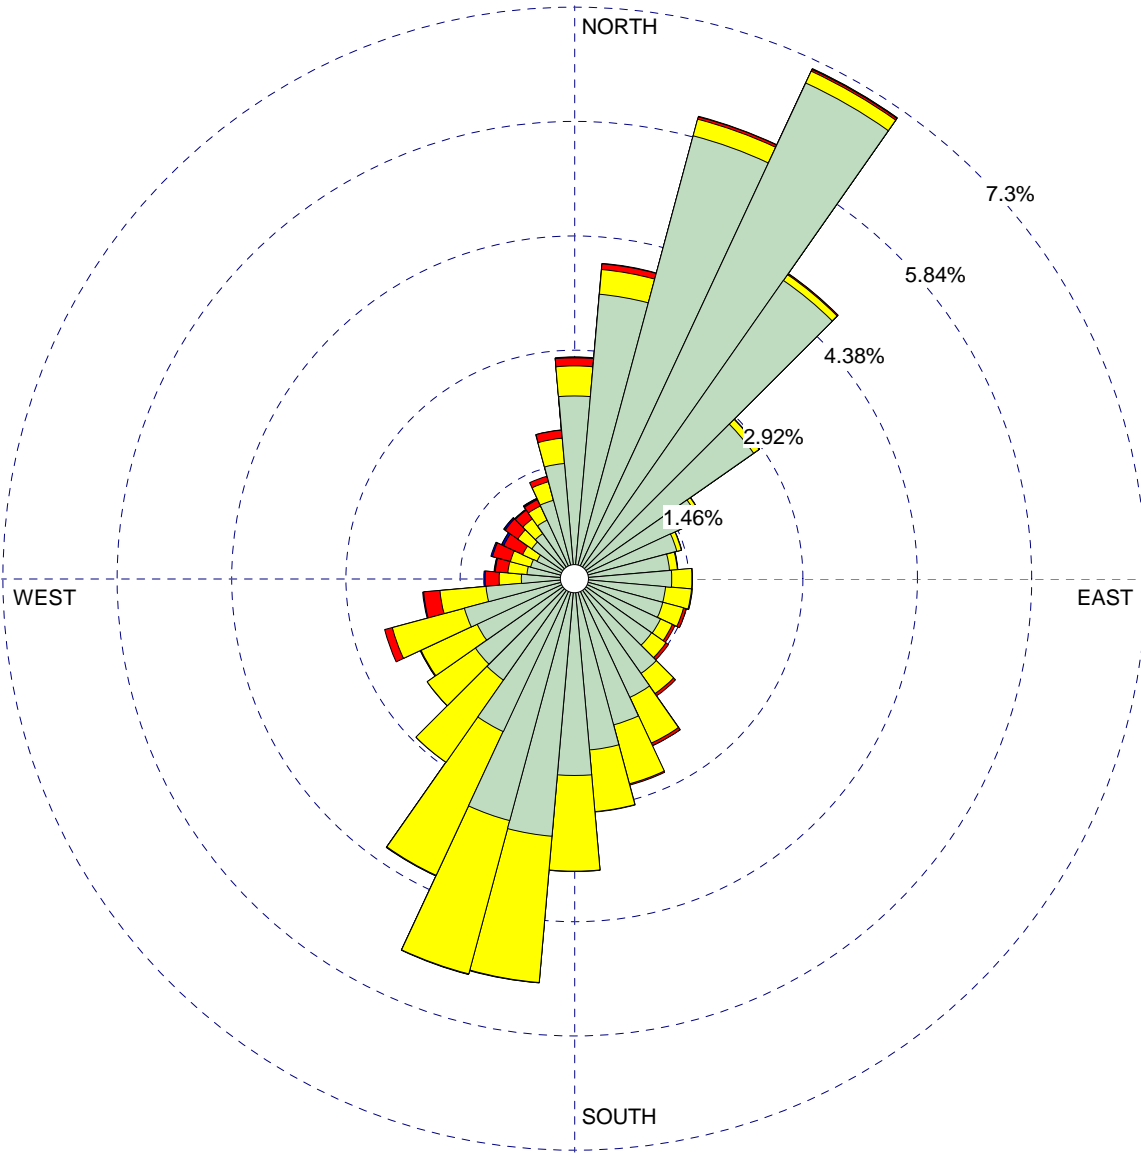

WIND ROSE PLOT:
Goleta 2012-2016

DISPLAY:
Wind Speed
Direction (blowing from)

DATA PERIOD:	
Start Date: 1/1/2012 - 00:00	
End Date: 12/31/2016 - 23:59	
TOTAL COUNT:	CALM WINDS:
43845 hrs.	9.47%
AVG. WIND SPEED:	
1.33 m/s	
DATE:	
1/17/2018	