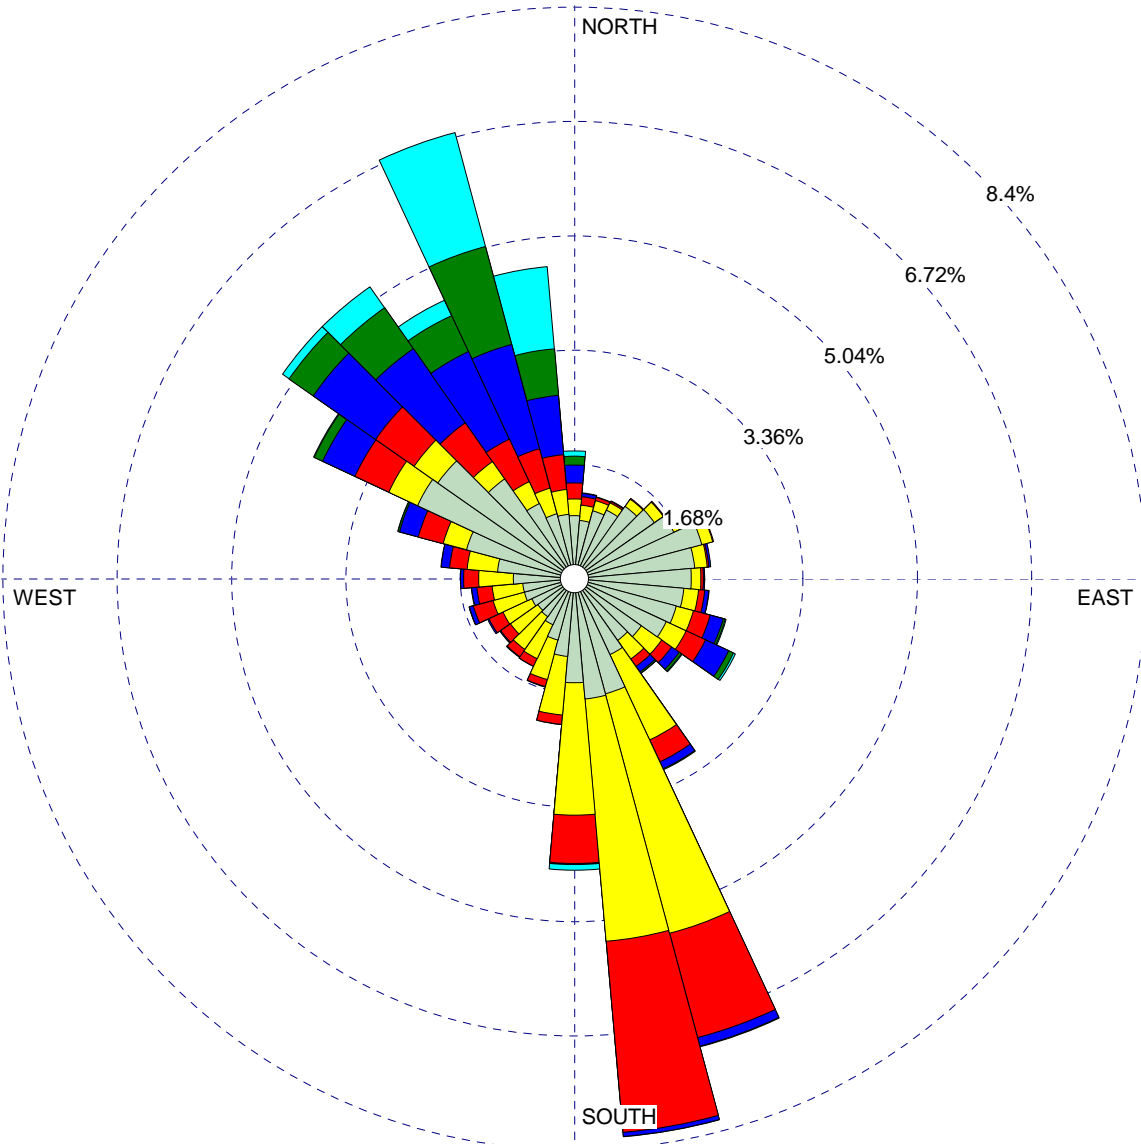

WIND ROSE PLOT:
Las Flores Canyon 2012-2016

DISPLAY:
**Wind Speed
 Direction (blowing from)**

WIND SPEED
(m/s)

- >= 11.10
- 8.80 - 11.10
- 5.70 - 8.80
- 3.60 - 5.70
- 2.10 - 3.60
- 0.50 - 2.10

Calms: 0.86%

DATA PERIOD:
**Start Date: 1/1/2012 - 00:00
 End Date: 12/31/2016 - 23:59**

TOTAL COUNT:	CALM WINDS:
43844 hrs.	0.86%

AVG. WIND SPEED:
3.33 m/s

DATE:
1/17/2018