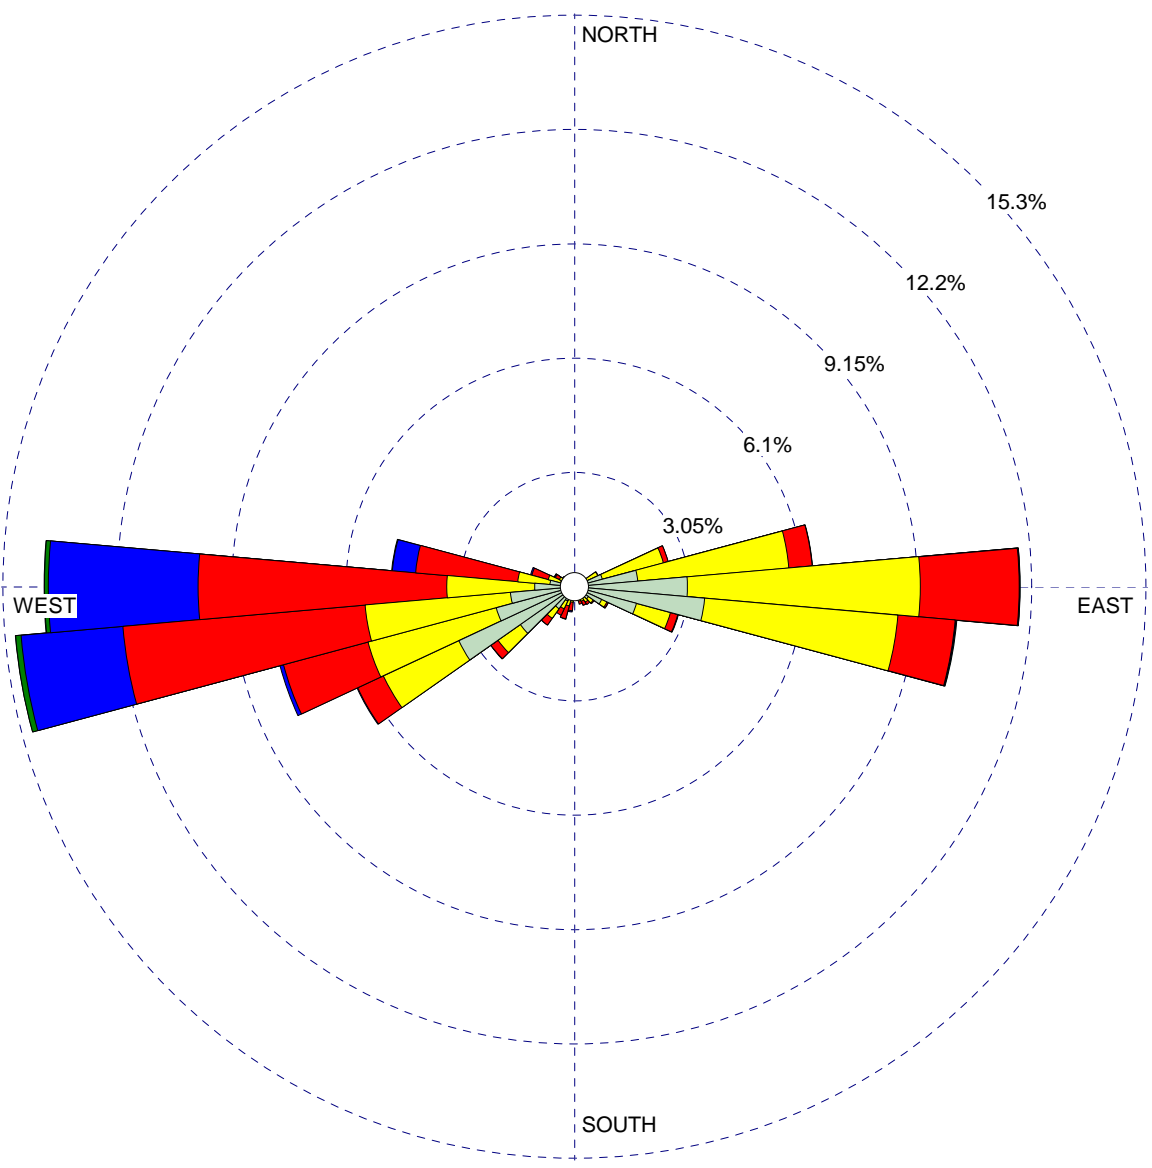

WIND ROSE PLOT:
Paradise Rd 2012-2016

DISPLAY:
Wind Speed
Direction (blowing from)

WIND SPEED
(m/s)

- >= 11.10
- 8.80 - 11.10
- 5.70 - 8.80
- 3.60 - 5.70
- 2.10 - 3.60
- 0.50 - 2.10

Calms: 2.71%

DATA PERIOD:
Start Date: 1/1/2012 - 00:00
End Date: 12/31/2016 - 23:59

TOTAL COUNT:	CALM WINDS:
43836 hrs.	2.71%

AVG. WIND SPEED:
3.05 m/s

DATE:
2/22/2018