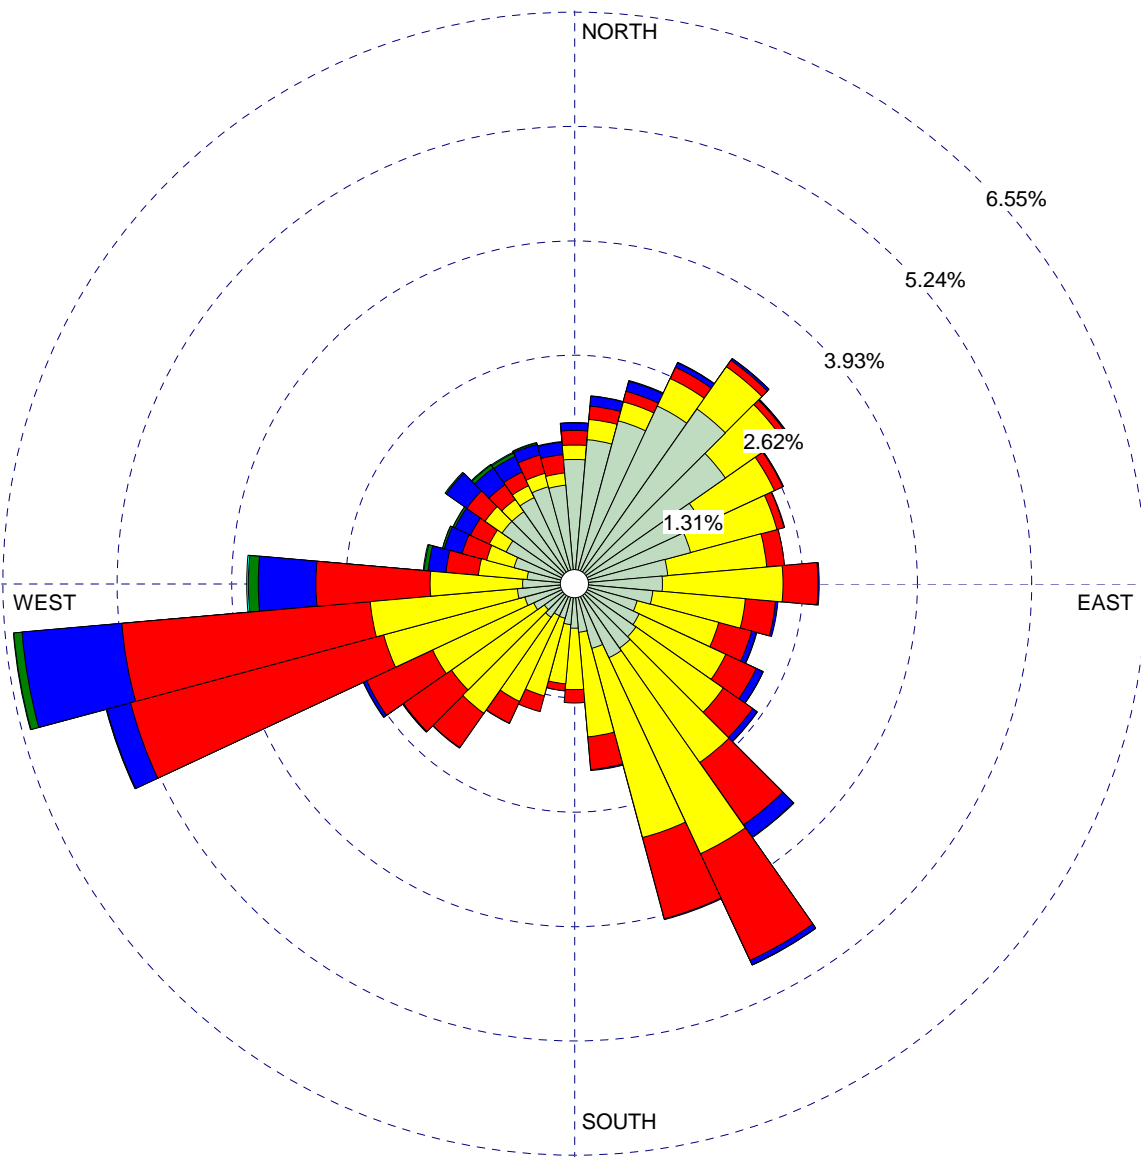

WIND ROSE PLOT:

Santa Barbara Airport 2012-2016
U* Adjustment

DISPLAY:

Wind Speed
Direction (blowing from)

DATA PERIOD:

Start Date: 1/1/2012 - 00:00
End Date: 12/31/2016 - 23:59

TOTAL COUNT:

43496 hrs.

CALM WINDS:

7.37%

AVG. WIND SPEED:

2.61 m/s

DATE:

1/23/2019