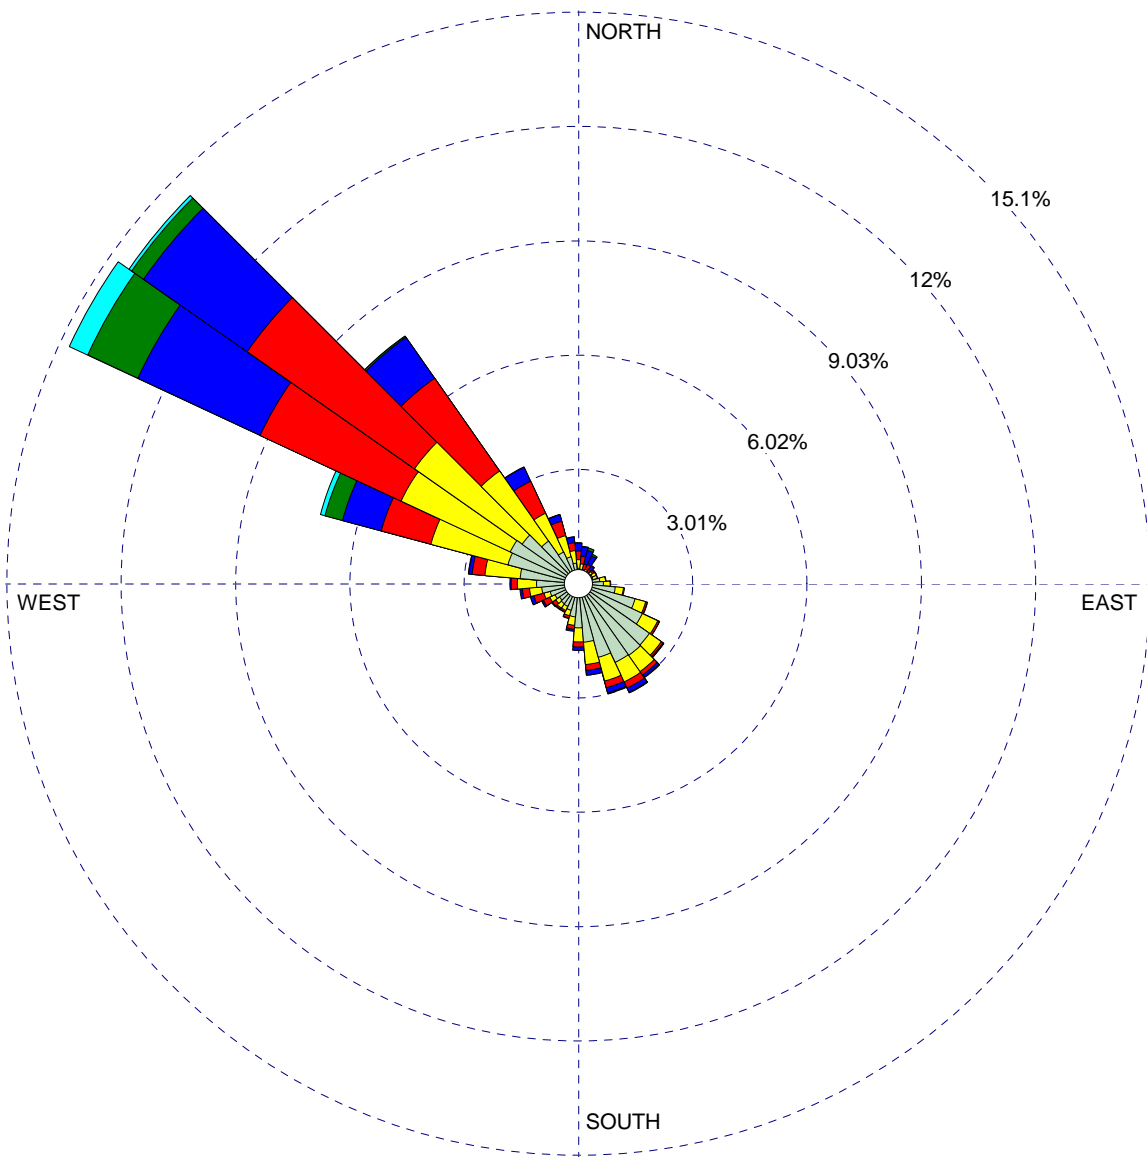

WIND ROSE PLOT:

Santa Maria Airport 2012-2016
U* Adjustment

DISPLAY:

Wind Speed
Direction (blowing from)

DATA PERIOD:

Start Date: 1/1/2012 - 00:00
End Date: 12/31/2016 - 23:59

TOTAL COUNT:

43516 hrs.

CALM WINDS:

5.95%

AVG. WIND SPEED:

3.21 m/s

DATE:

1/23/2019