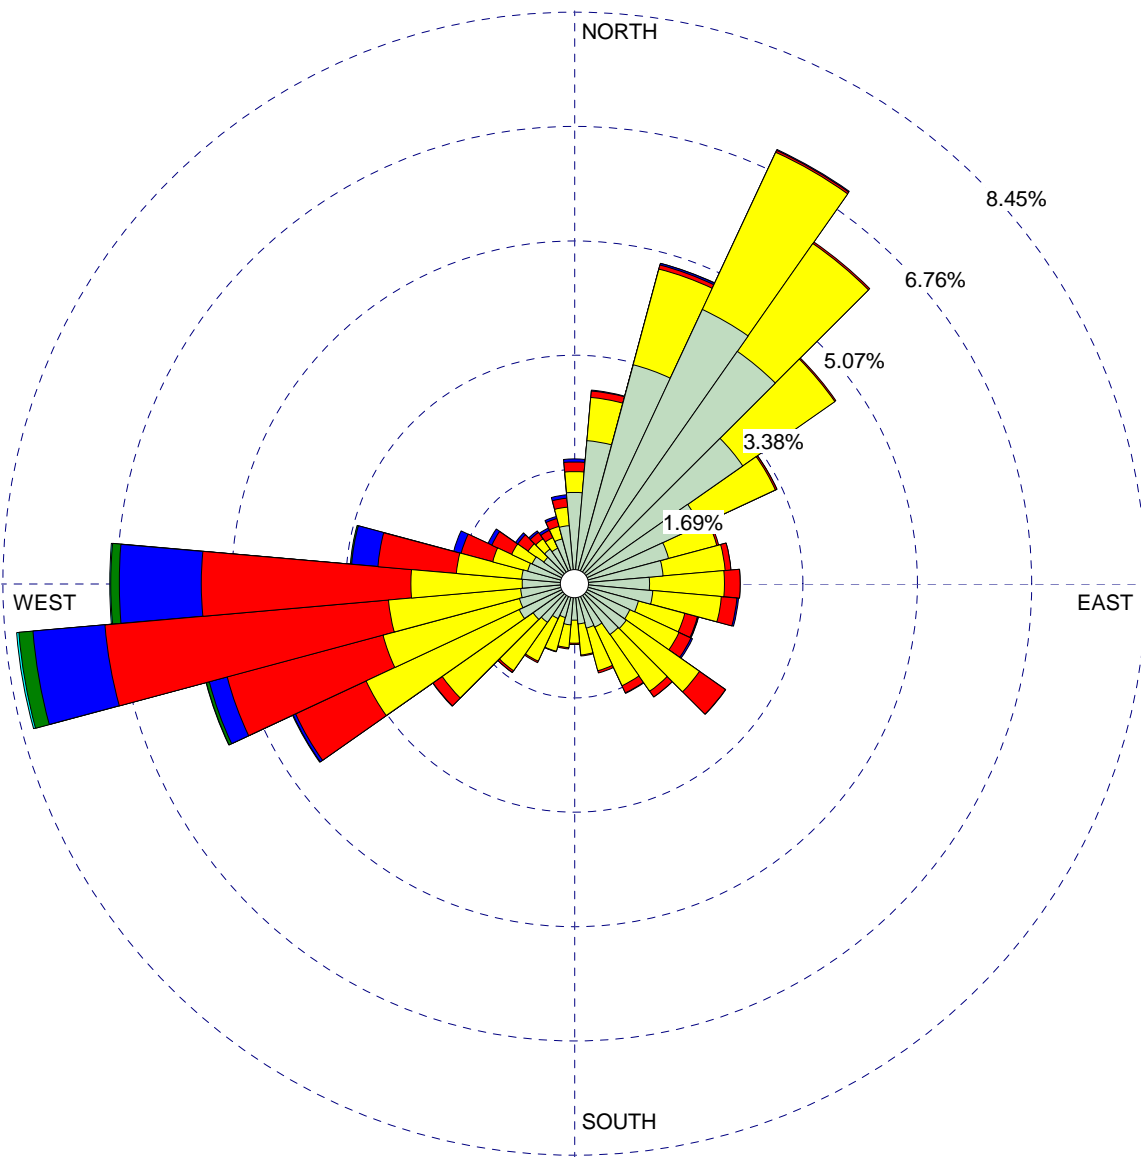

WIND ROSE PLOT:

**UCSB West Campus 2012-2016**

DISPLAY:

**Wind Speed  
Direction (blowing from)**

DATA PERIOD:

**Start Date: 1/1/2012 - 00:00  
End Date: 12/31/2016 - 23:59**

TOTAL COUNT:

**43845 hrs.**

CALM WINDS:

**1.41%**

AVG. WIND SPEED:

**2.52 m/s**

DATE:

**1/17/2018**

WIND SPEED  
(m/s)

- >= 11.10
- 8.80 - 11.10
- 5.70 - 8.80
- 3.60 - 5.70
- 2.10 - 3.60
- 0.50 - 2.10