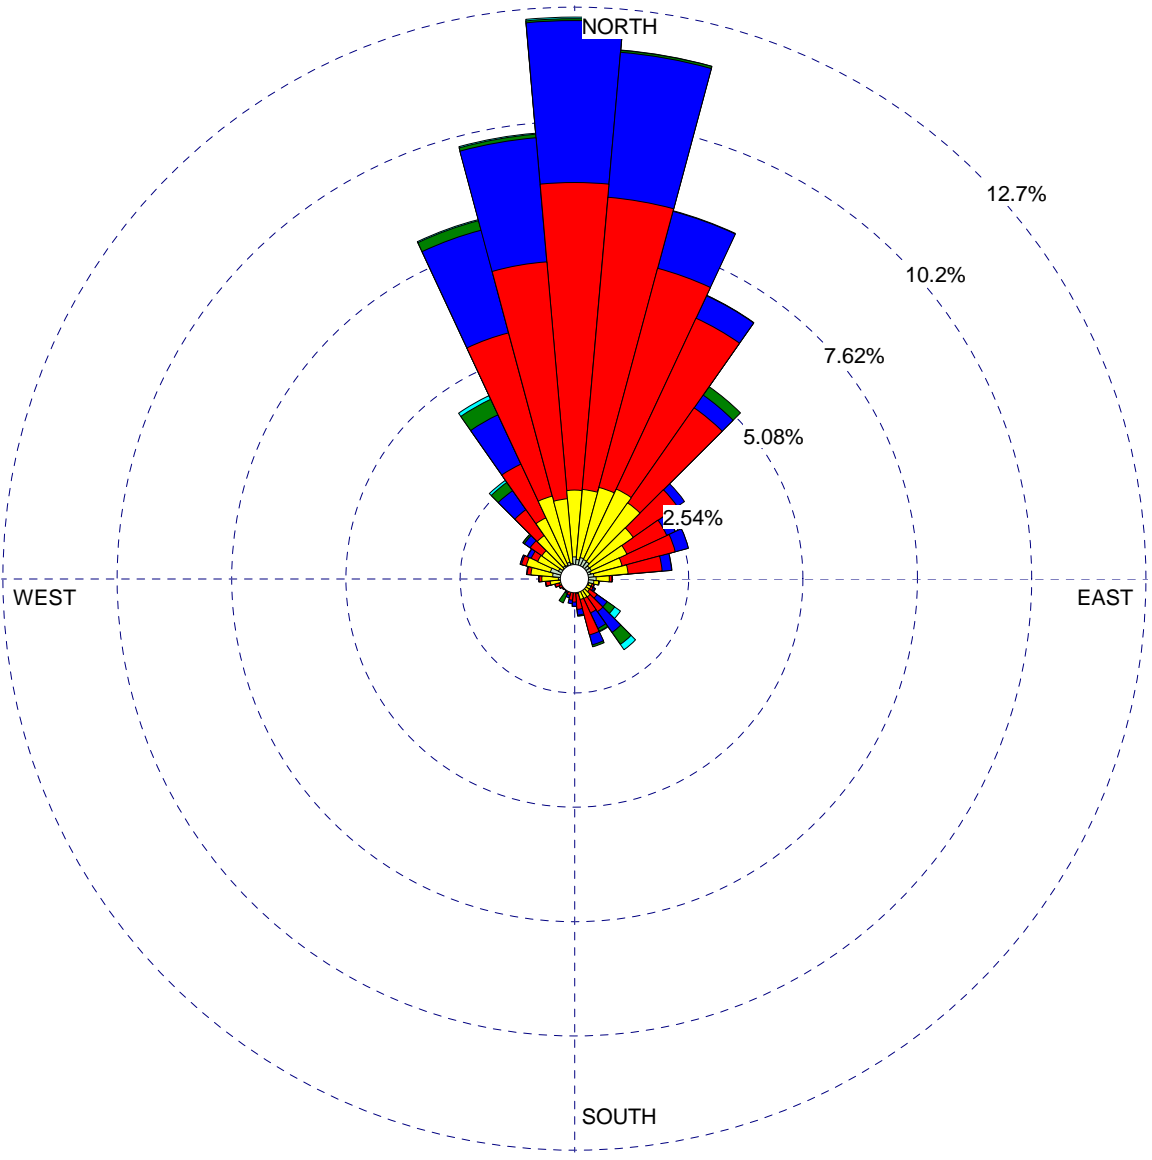

WIND ROSE PLOT:
VAFB South 2012-2016

DISPLAY:
Wind Speed
Direction (blowing from)

WIND SPEED
(m/s)

- >= 11.10
- 8.80 - 11.10
- 5.70 - 8.80
- 3.60 - 5.70
- 2.10 - 3.60
- 0.50 - 2.10

Calms: 0.21%

DATA PERIOD:
Start Date: 1/1/2012 - 00:00
End Date: 12/31/2016 - 23:59

TOTAL COUNT:	CALM WINDS:
43801 hrs.	0.21%

AVG. WIND SPEED:
4.38 m/s

DATE:
1/17/2018